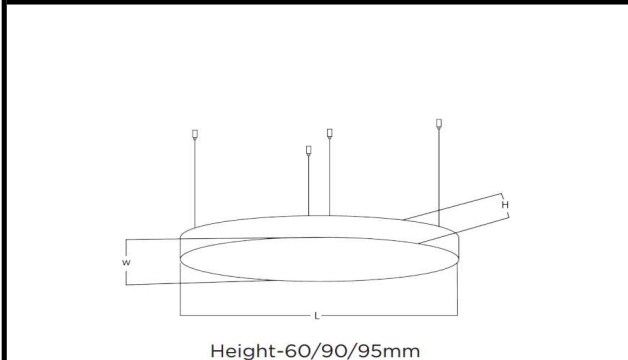

Sovitron Interior Pvt.Ltd.

Model Name	Disc Oval Pendant /DLADSOVDPD-70
Description	Architectural Light

Technical description	Image
-----------------------	-------

Dimension	Custom Dimension H=60/90/95mm
Frame	Aluminium
Color Tempertaure	3000K
Power	70W
Total Luminous Flux	7000 lm
Efficacy	100 lm/W
IP rating	50
Color Rendering	≥80
Mounting	Pendant
Optics	White Opal Diffuser
Dimming	NON-Dimmable
Operating Voltage	220-240 VAC
Standard Lifetime	L70 minimum at 50,000 burning hours

Dimension diagram

Remarks:-

Custom dimension, coating and installation available upon request

Address: Plot #7 Saroorpur-Nangla Industrial Area,Ballabgarh-Sohna Road,Faridabad-121005
Email: info@sovitron.com